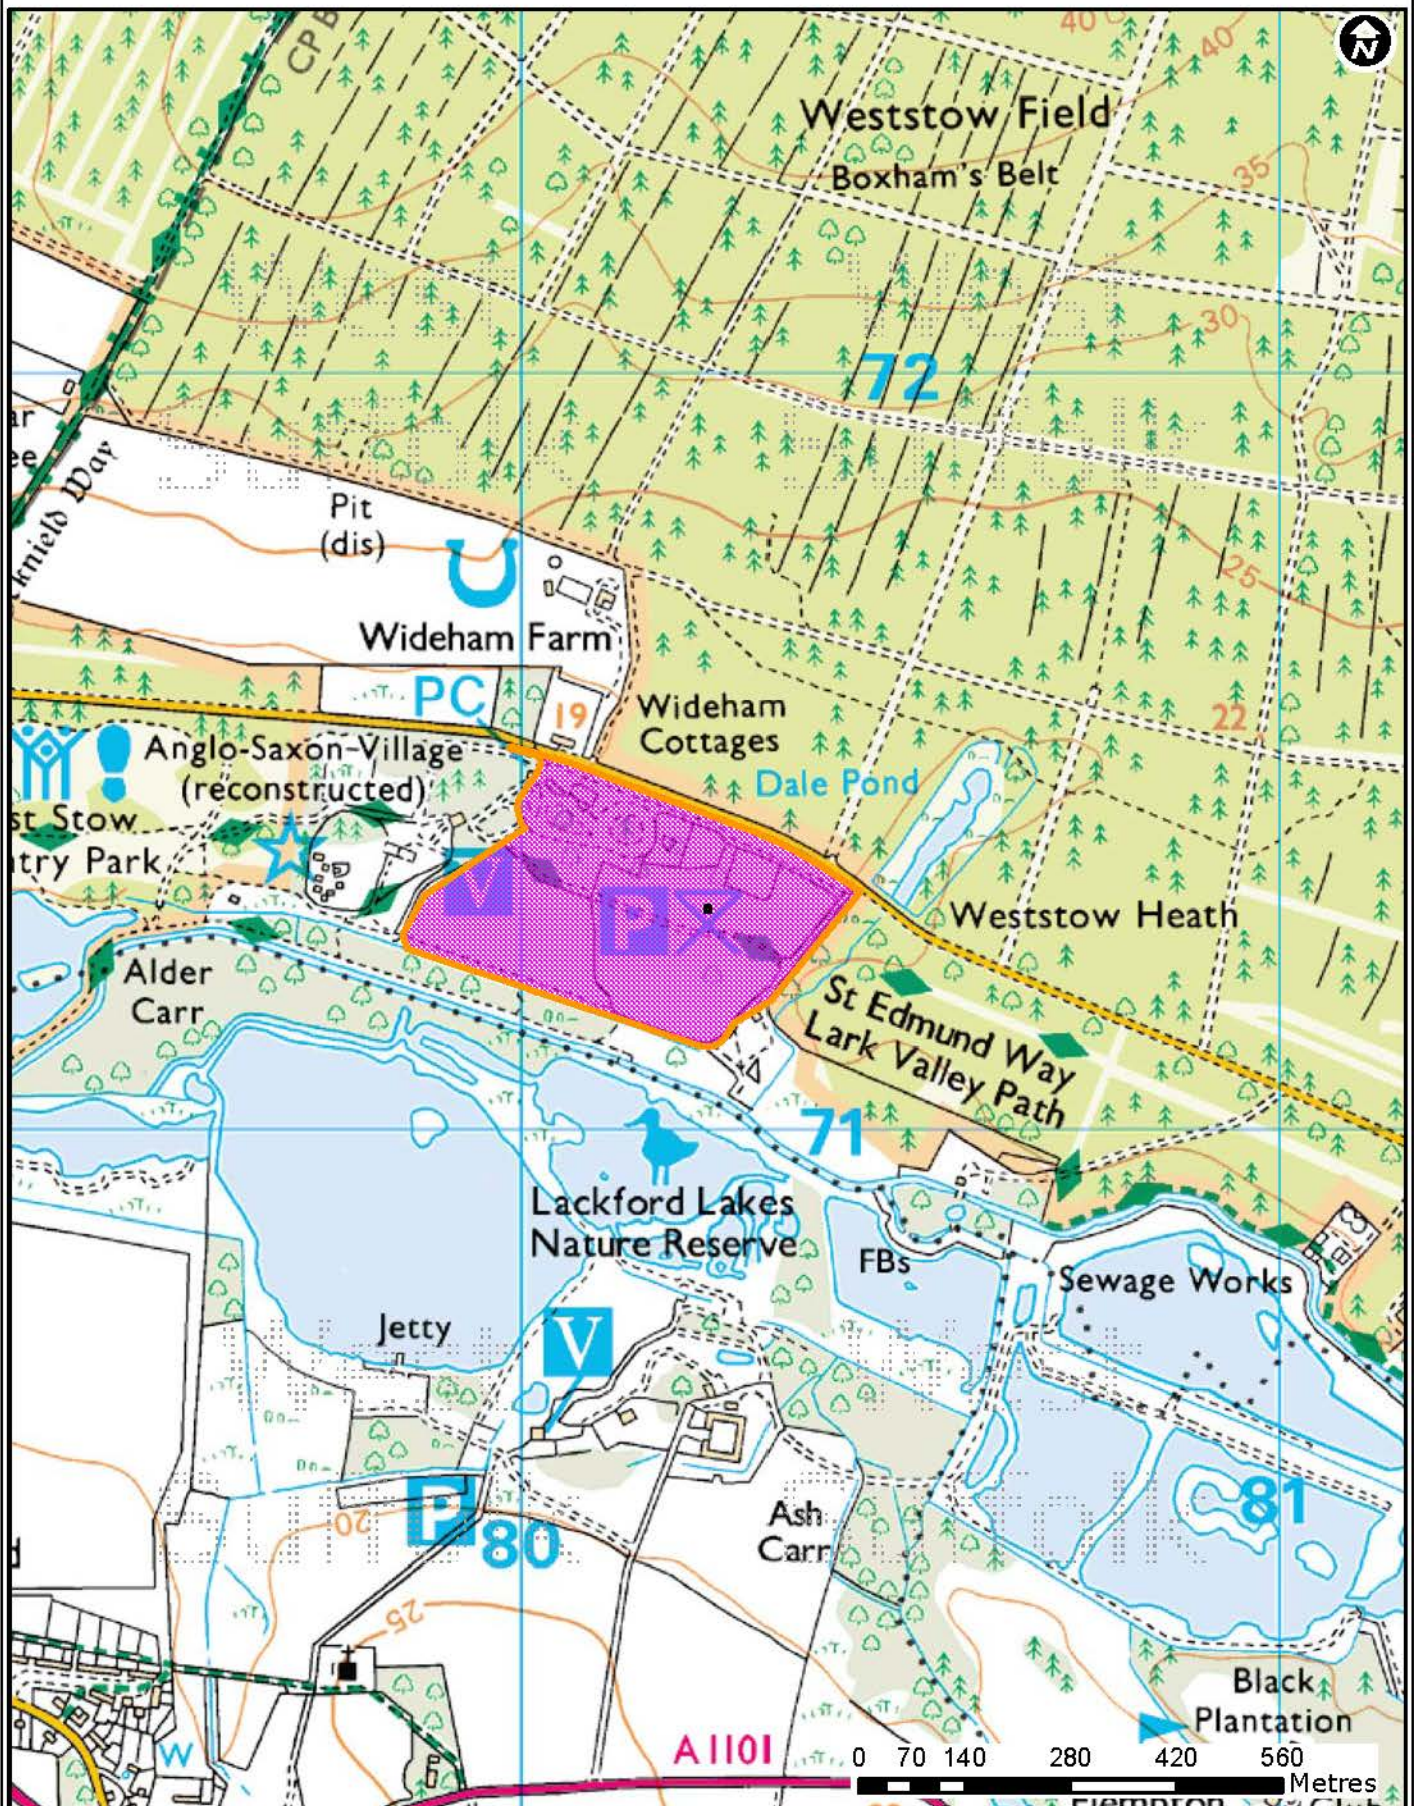

DC/15/1899

West Stow, Country Park

Forest Heath • St Edmundsbury

West Suffolk
working together

© Crown Copyright and database rights 2015 Ordnance Survey 100019675/100023282. You are not permitted to copy, sub-license, distribute or sell any of this data to third parties in any form. Use of this data is subject to terms and conditions. See www.westsuffolk.gov.uk/disclaimer.cfm.

Scale: 1:10,000
Date: 17/12/2015